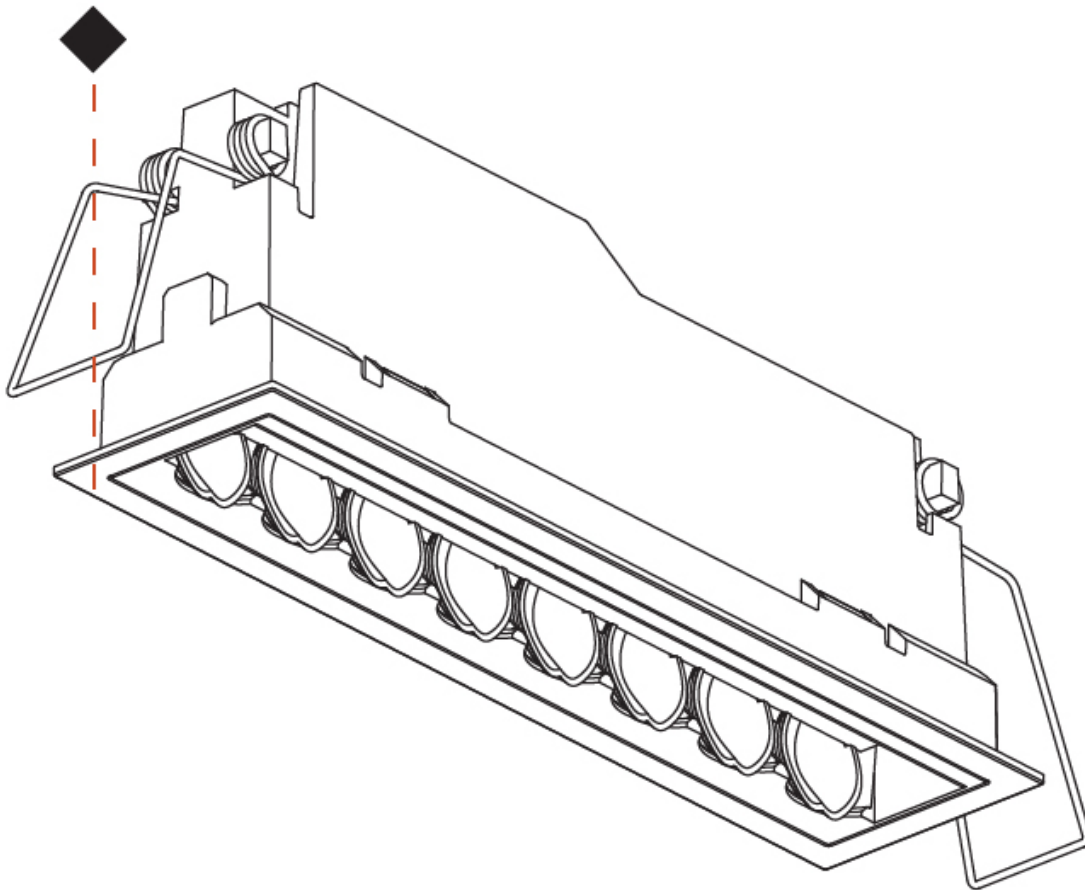

MAGIQ HOLLOW WALLWASH RECESSED

A35582-

PROJECT	_____
TYPE	_____
SPECIFIER	_____
QUANTITY	_____
DATE	_____