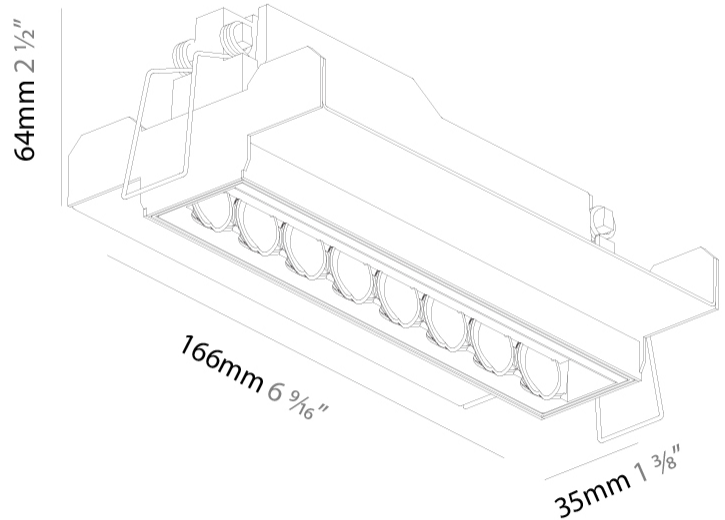

GENERAL

Series: Magiq Hollow Wallwash
 Brand: Prolicht
 Division: Architectural
 Mounting Type: Trimless
 Mounting Location: Ceiling
 Subcategory: Wallwash

PHYSICAL

Shape: Rectangle
 Length (mm): 166
 Length (in): 6 ⁹/₁₆
 Width (mm): 35
 Width (in): 1 ³/₈
 Height (mm): 64
 Height (in): 2 ¹/₂
 Ceiling Thickness (mm): 12.5
 Ceiling Thickness (in): 1/2
 Min. Recessing Depth (mm): 100
 Min. Recessing Depth (in): 3 ¹⁵/₁₆
 Light Distribution: Asymmetric
 Weight (kg): 0.525
 Weight (lbs): 1.16
 Holder Finish: WHI / BLK
 Fixture Material: Aluminum Die Cast
 Cut-out Measurements: 173mm / 6 13/16" x 42mm / 1 5/8"

OPTICAL

Upon Request: Special Beam Angles

RATINGS AND CERTIFICATIONS

Certified By: CSA Certified to UL and CSA Standards
 IP rating: IP20

100mm
3 ¹⁵/₁₆"

12 ¹/₂ mm
1/2"

173mm x 42mm
6 ¹³/₁₆" x 1 ⁵/₈"

MAGIQ HOLLOW WALLWASH TRIMLESS